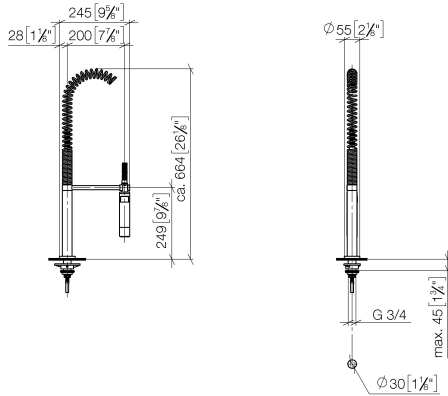

## TARA Single-lever mixer with profi spray set - Chrome

ST 110 109 1888

- 235mm projection
- pivotable spout 360°
- air-enriched flow and spray flow
- height of mixer 400 mm
- test
- height up to aerator 230 mm
- single-lever mixer hole diameter 35 mm
- profi spray hole diameter 30mm
- automatic spout/shower diverter
- sprayface with anti-scaling system
- max. flow 7 l/min at 3 bar flow pressure
- lead-free
- This product can help a building meet the requirements of Green Building Rating Systems, e.g. LEED®, BREEAM®, DGNB

## TARA Single-lever mixer with profi spray set - Chrome

ST 110 109 1888

Fits: ELIO, TARA, TARA ULTRA

- spray flow
- automatic diverter for spout/Profi spray set
- height of mixer 665 mm
- individual rosette diameter 55mm
- profi spray hole diameter 30mm
- sprayface with anti-scaling system
- lead-free

## TARA Single-lever mixer with profi spray set - Chrome

ST 110 109 1888

mm [inches]  
M 1:10