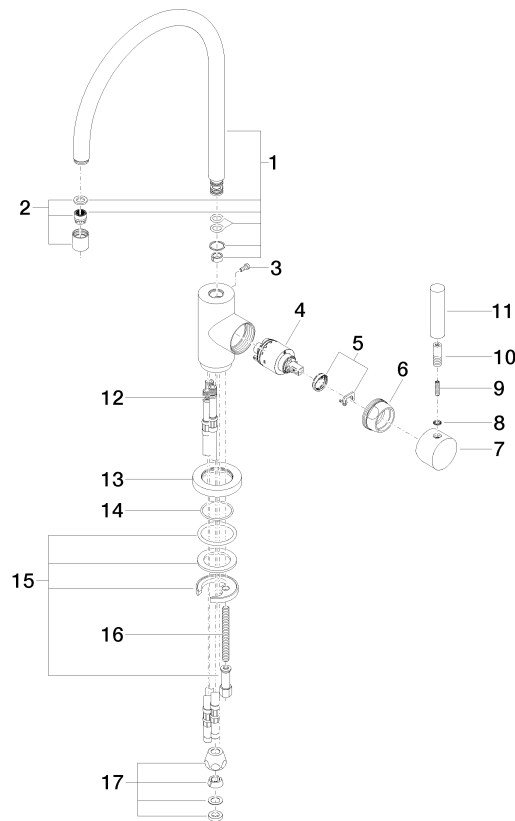

## TARA Single-lever mixer with profi spray set - Chrome

ST 110 109 1888

- 235mm projection
- pivotable spout 360°
- air-enriched flow
- height of mixer 400 mm
- height up to aerator 230 mm
- single-lever mixer hole diameter 35mm
- max. flow 7 l/min at 3 bar flow pressure
- lead-free
- WRAS 1705020
- This product can help a building meet the requirements of Green Building Rating Systems, e.g. LEED®, BREEAM®, DGNB

## TARA Single-lever mixer with profi spray set - Chrome

---

ST 110 109 1888

**TARA Single-lever mixer with profi spray set - Chrome**

ST 110 109 1888

**Flow rate chart**

**Certificates**

LGA\_18901.

ETA\_18524.

WRAS\_2311044.

**TARA Single-lever mixer with profi spray set - Chrome**

ST 110 109 1888

**Spare parts list**

No.	Item Number	Name	Quantity used	Delivery time
1	90 28 22 049 02-00	spout	1	10
2	90 23 01 028 03-00	aerator	1	10
3	09 30 30 054 90	screw	1	2
4	90 15 05 065 00 90	cartridge	1	2
5	90 28 10 148 00 90	accessories	1	2
6	09 24 04 107-00	nut	1	10
7	90 20 88 040 00-00	handle	1	10
8	90 30 11 032 00 90	disc	1	2
9	09 31 11 010 90	pin	1	2
10	90 24 04 048 00-00	nipple	1	10
11	11 170 880-00	handle	1	10
12	04 30 04 064 00 90	hose	3	60
13	09 28 10 055-00	rosette	1	10
14	09 14 10 034 90	seal	1	2
15	04 30 11 038 00 90	fixing set	1	2
16	09 31 11 011 90	pin	1	2
17	90 23 30 040 00-00	threaded connector	1	10